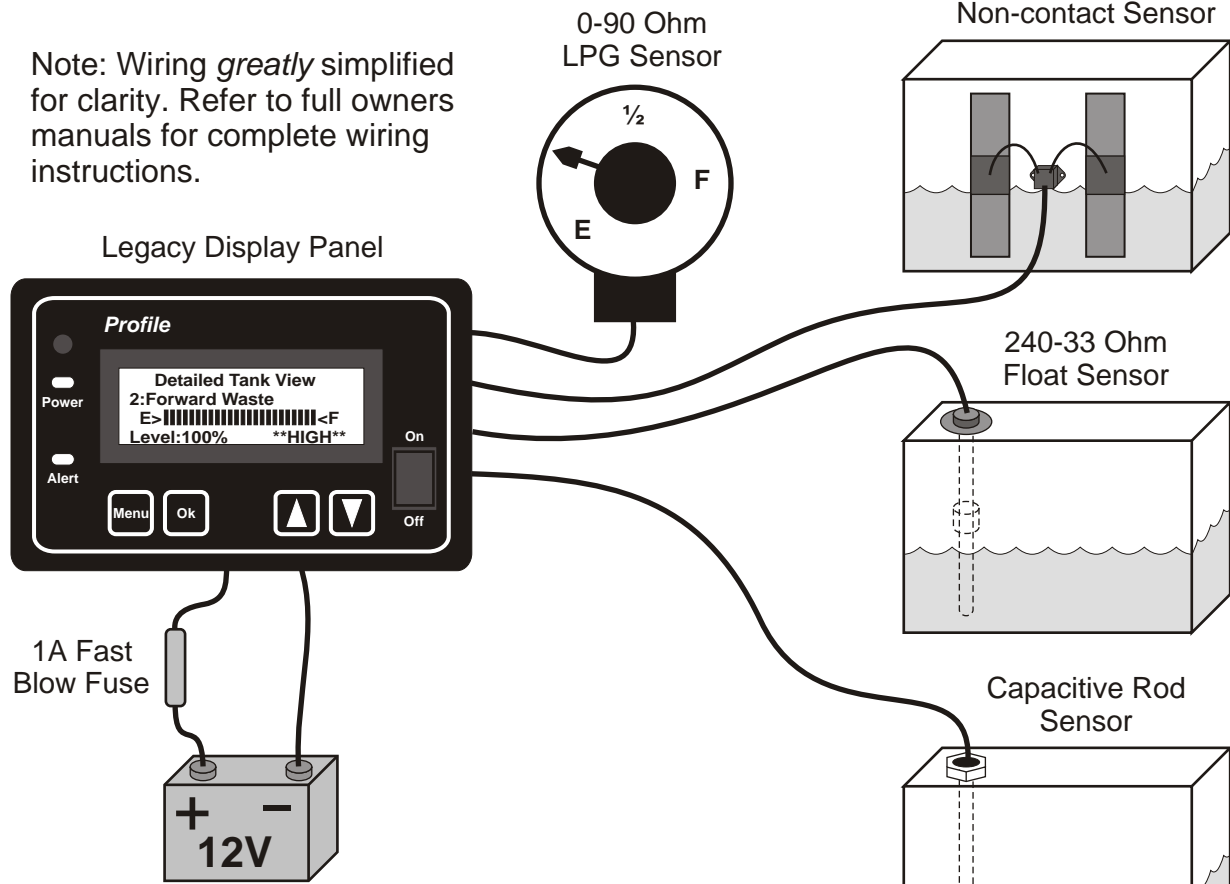

## Profile Series Display Panels

The **Profile Series Legacy** display panel features our exclusive **EZ-Profile** algorithm which corrects for odd-shaped tanks and sensor types. This panel is also compatible with nearly all sensor types available on the market today making it easy to both retrofit into an existing system or install new.

### Basic Features:

- Simple to install, setup and operate.
- Compatible with capacitive level sensors, 240-33 Ohm float sensors, and 0-90 Ohm LPG sensors.
- Features our exclusive **EZ-Profile** software algorithm which corrects for odd tank shape and sensor type.
- Autonomous monitoring with out-of-bounds alarms.
- Panel will monitor liquid levels for 1 to 8 tanks.
- Data is displayed on a 4x20 backlit LCD display.
- Multi-tank display shows levels for all attached tanks at once for at-a-glance convenience (see right).
- Detailed tank view displayed as a 24-position bar graph with tank status information (see above).

Multi-Tank Display

Detailed Tank View