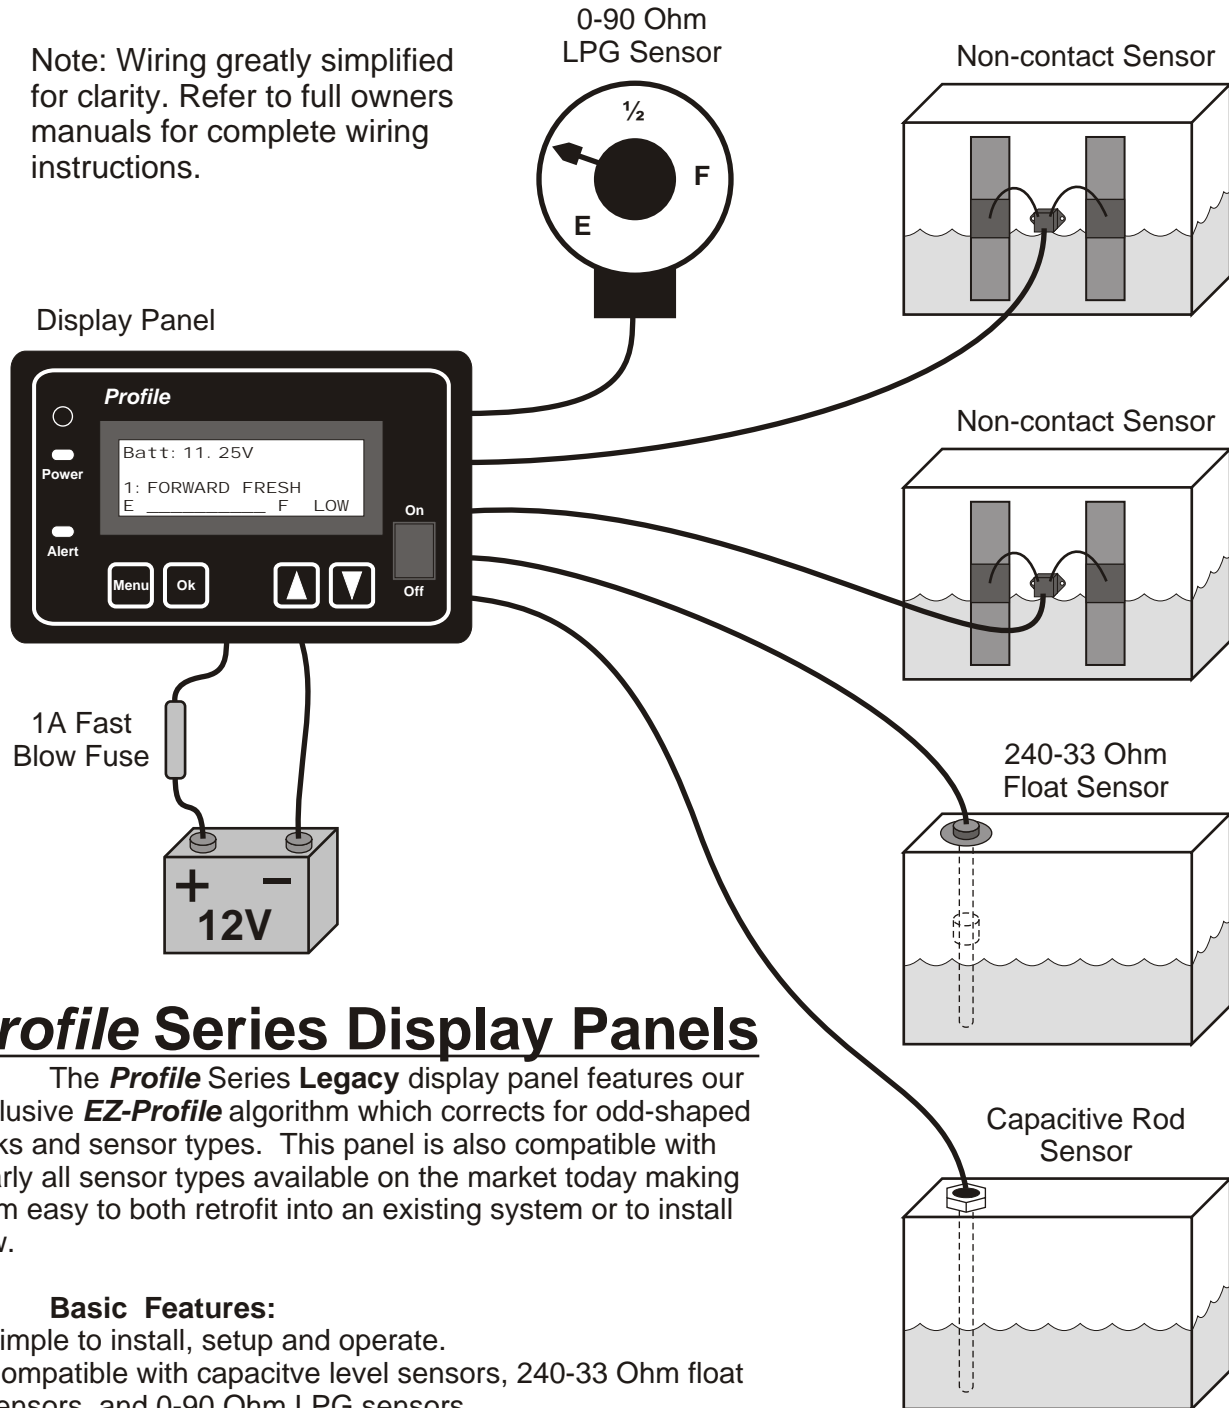

New Providence *Marine*

Profile Series Legacy Display Panel

Note: Wiring greatly simplified for clarity. Refer to full owners manuals for complete wiring instructions.

Profile Series Display Panels

The **Profile Series Legacy** display panel features our exclusive **EZ-Profile** algorithm which corrects for odd-shaped tanks and sensor types. This panel is also compatible with nearly all sensor types available on the market today making them easy to both retrofit into an existing system or to install new.

Basic Features:

- Simple to install, setup and operate.
- Compatible with capacitive level sensors, 240-33 Ohm float sensors, and 0-90 Ohm LPG sensors.
- Features our exclusive **EZ-Profile** software algorithm which corrects for odd tank shape and sensor type.
- Autonomous monitoring and out-of-bounds alarms.
- Panel will monitor liquid levels for 1 to 8 tanks.
- Data is displayed on a 4x20 backlit LCD display.