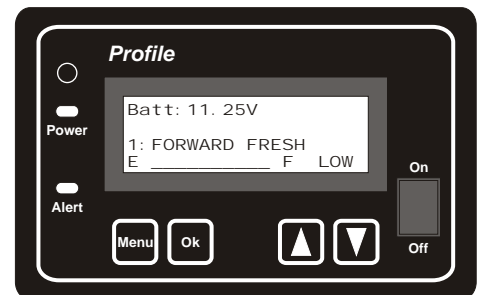

New Providence *Marine*

Profile Series Marine Tank Level Monitors

Profile 8 Tank Display Panel

- Will monitor up to 8 separate liquid tanks, battery voltage, and LPG tank levels.
- Features our exclusive **EZ-Profile** software algorithm which corrects data for sensor type and odd tank shape.
- Compatible with capacitive level sensors, 33-240 Ohm float sensors, and 0-90 Ohm LPG sensors.
- Autonomously monitors all attached tanks and alerts user via a warning light and alarm chime.
- Data displayed on a 4x20 backlit LCD display.
- All panel settings are easily set by the user via a series of easy to understand setup menu screens.
- Custom Silkscreened face plate available for OEM applications.
- Overall panel dimensions: 6.5" tall by 5" wide.

Profile Legacy Display Panel

The **Profile Legacy** display panel was designed to fit into places too small for our original 8 tank panel. It runs the same control software as our 8 tank panel which features our **EZ-Profile** algorithm, user setup menus, and autonomous tank monitoring with alerts.

Other Features:

- Will monitor up to 8 separate liquid tanks, battery voltage, and LPG tank levels.
- Compatible with capacitive level sensors, 33-240 Ohm float sensors, and 0-90 Ohm LPG sensors.
- Data displayed on a 4x20 backlit LCD display.
- Overall panel dimensions: 3.8" tall by 6" wide.

Profile Solo Display Panel

The **Profile Solo** display panel was designed to monitor a single tank and is the smallest display panel we manufacture--but don't let the small size fool you as this panel is packed with many of the same features as our larger 8 tank panels.