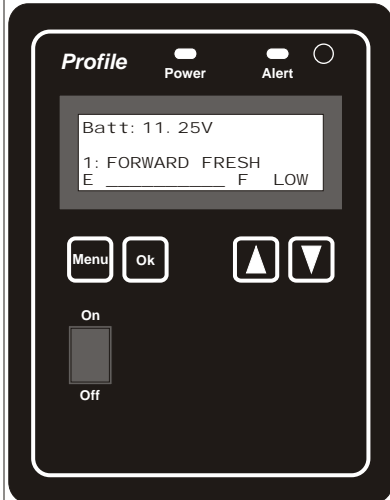

New Providence *Marine*

Profile Series Marine Tank Level Monitors

Profile 8 Tank Display Panel

- Will monitor up to 8 separate liquid tanks, battery voltage, and LPG tank levels.
- Features our exclusive **EZ-Profile** software algorithm which corrects data for sensor type and odd tank shape.
- Compatible with capacitive level sensors, 33-240 Ohm float sensors, and 0-90 Ohm LPG sensors.
- Autonomously monitors all attached tanks and alerts user via a warning light and alarm chime.
- Data displayed on a 4x20 backlit LCD display.
- All panel settings are easily set by the user via a series of easy to understand setup menu screens.
- Custom Silkscreened face plate available for OEM applications.
- Overall panel dimensions: 6.5" tall by 5" wide.

Profile Legacy Display Panel

The **Profile Legacy** display panel was designed to fit into places too small for our original 8 tank panel. It runs the same control software as our 8 tank panel which features our **EZ-Profile** algorithm, user setup menus, and autonomous tank monitoring with alerts.

Other Features:

- Will monitor up to 8 separate liquid tanks, battery voltage, and LPG tank levels.
- Compatible with capacitive level sensors, 33-240 Ohm float sensors, and 0-90 Ohm LPG sensors.
- Data displayed on a 4x20 backlit LCD display.
- Overall panel dimensions: 3.8" tall by 6" wide.

Profile Solo Display Panel

The **Profile Solo** display panel was designed to monitor a single tank and is the smallest display panel we manufacture--but don't let the small size fool you as this panel is packed with many of the same features as our larger 8 tank panels.